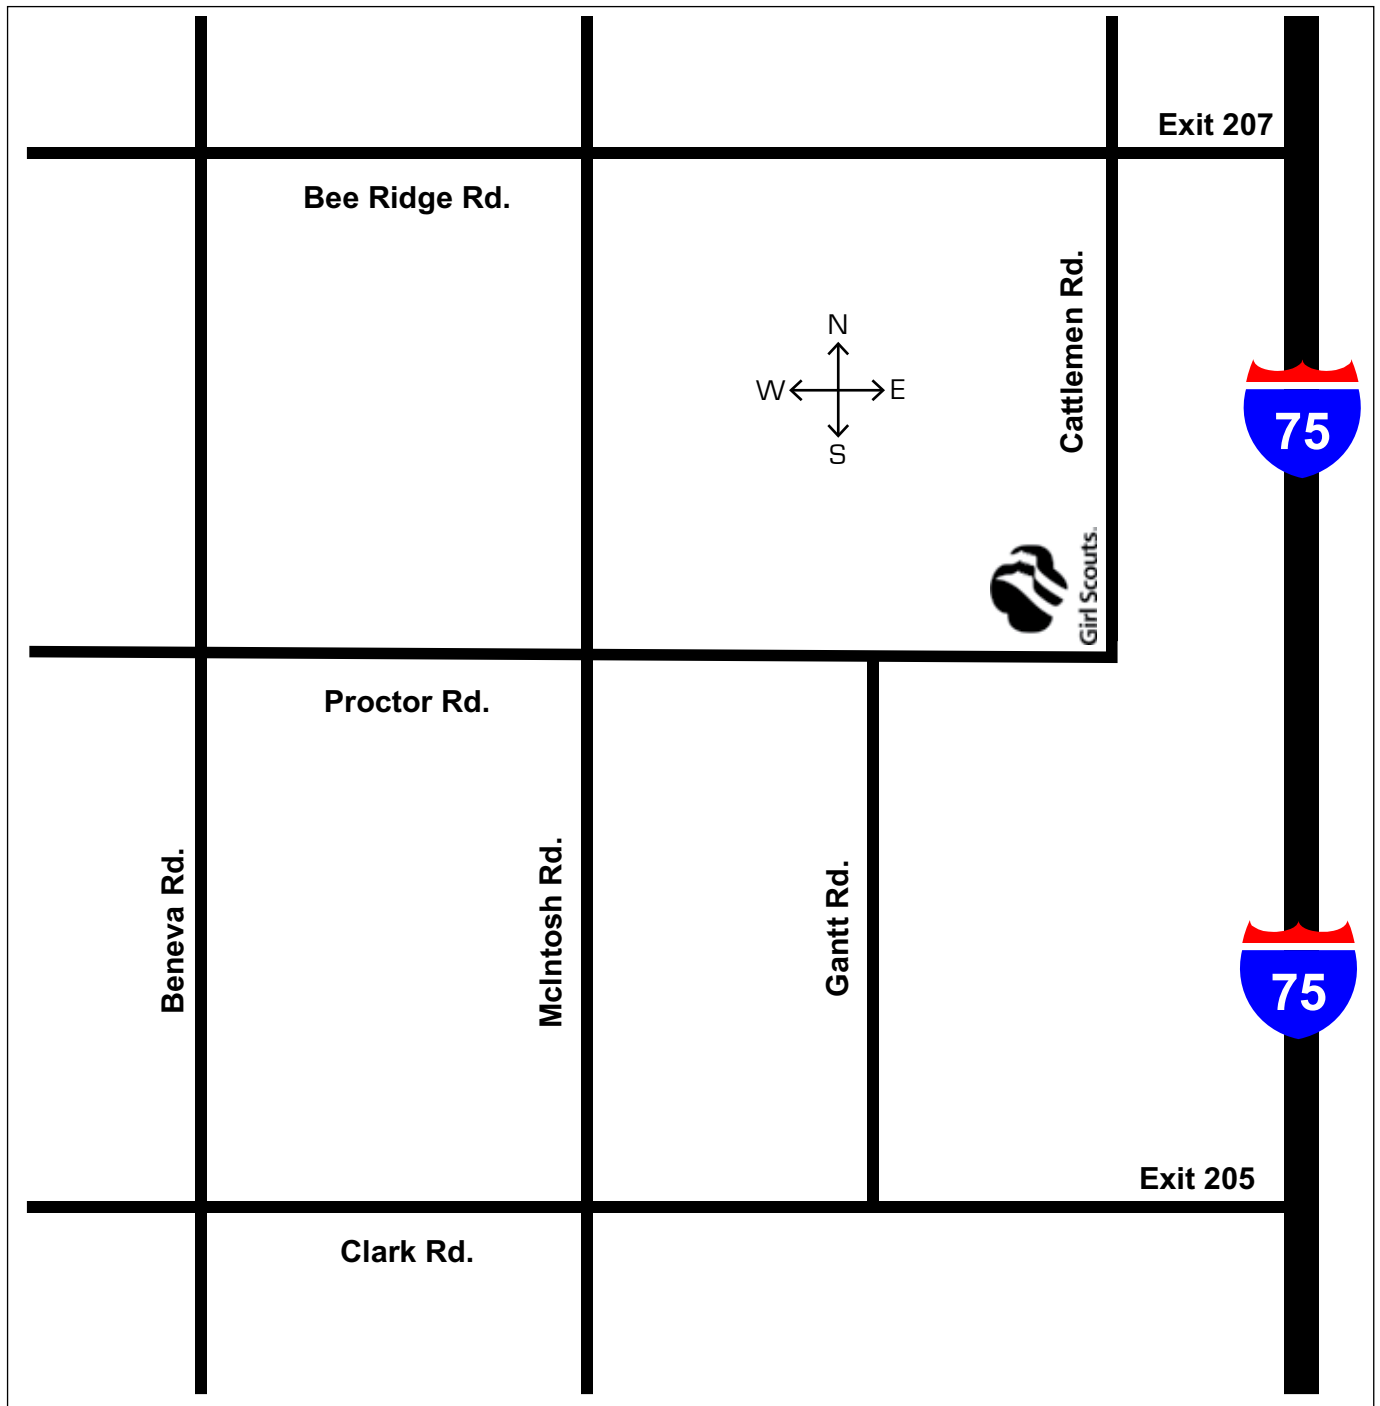

DIRECTIONS TO SEARCY S. KOEN REGIONAL CAMPUS OF GIRL SCOUTS OF GULF COAST FLORIDA, INC.

DIRECTIONS

I-75 from the north and south: Take exit 207 - Bee Ridge Road. Head west to first stop light. Turn left, heading south onto Cattlemen Road. The main drive in to the regional campus of Girl Scouts of Gulfcoast Florida, Inc. will be on your right. Follow directional signs to the council headquarters or the Gulfcoast Event and Conference Center.